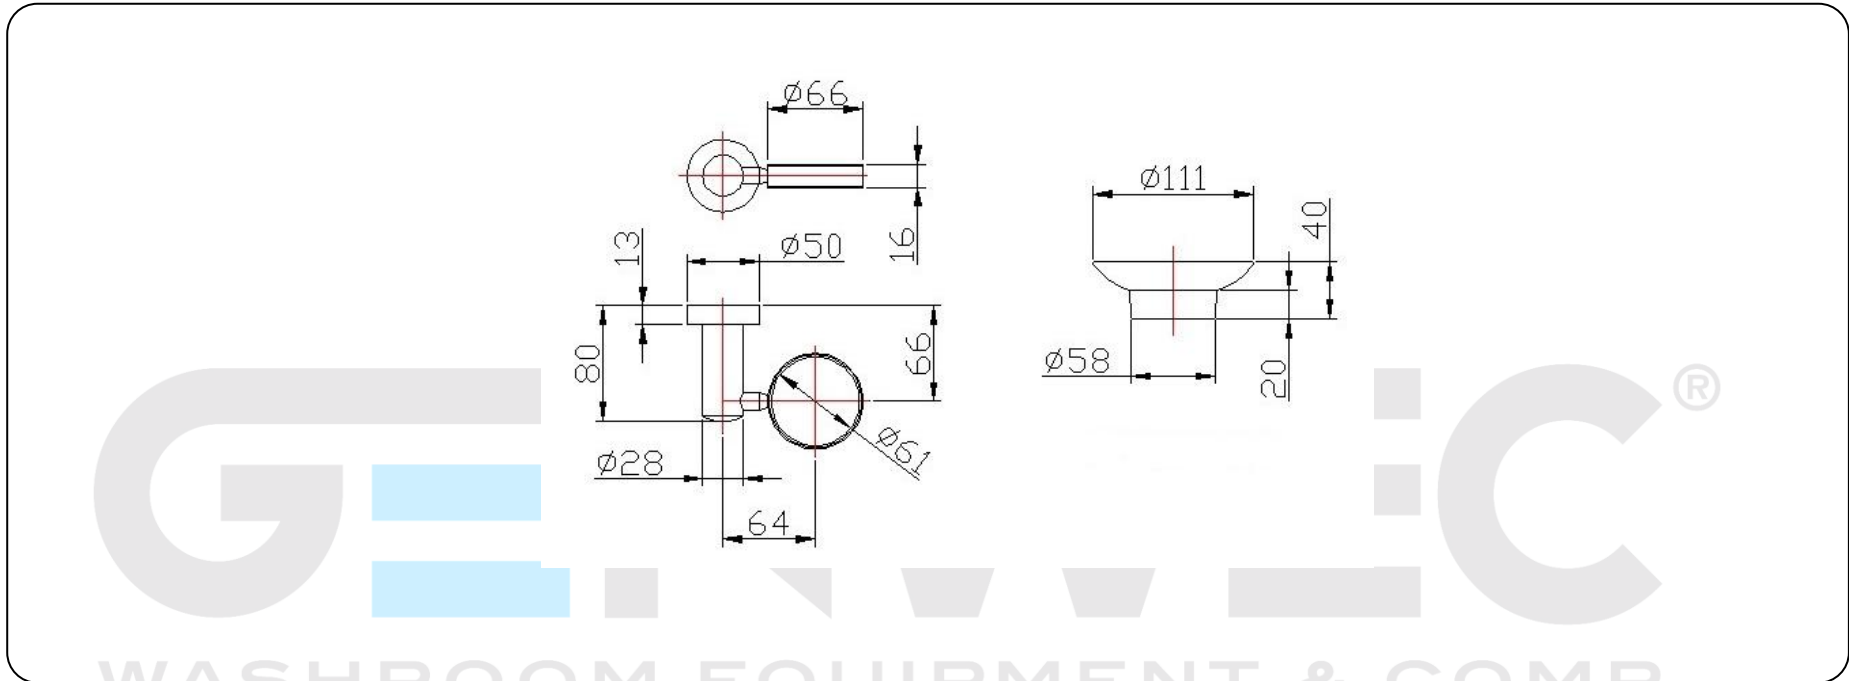

Product description

Wall mounted soap dish
Soap dish made of transparent glass
Material: Chrome brass
Finish: Polished
Itálica Series

Technical specifications:

Wall mounted soap dish. The product consists of a round wall mount and a soap dish. The wall mount set, made of chrome brass, is assembled by means of screws, and it consists of a recessed fitting and a circular holding accessory. The soap dish, made of transparent glass, is fitted in the circular holding accessory. The mounted metal parts have a chrome finish that provides it an appropriate resistance against corrosion. The product is anchored to a brick wall using the zinc-coated carbon-steel mount by means of 2 nylon wall plugs and 2 screws. The overall dimensions of the product are 111 x 96.5 x 30 mm. The bathroom accessory model is GW05 04 06 02, manufactured by GENWEC WASHROOM S.L. - Av. Joan Carles I, 46-48 ES-08908 L'Hospitalet de Llobregat (Barcelona – Spain)

Technical characteristics

Product specifications

- Wall mount set made of chrome brass and assembled by means of screws
- Soap dish made of transparent glass
- Finish: Chrome finish

Cleaning: A cotton cloth slightly dampened in a soapy solution is recommended. Then dry off.