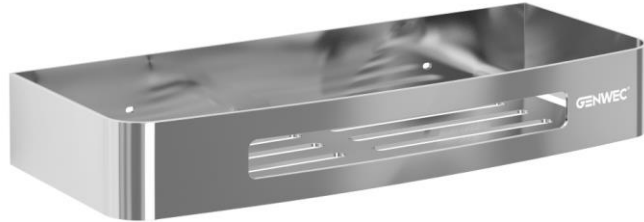

BATHROOM ACCESSORIES **GW05 53 04 02 Rectangular soap dish**

Product description

Rectangular soap dish
Material: AISI 304 Stainless steel
Finish: Polished

Technical specifications:

Rectangular soap dish. The rectangular soap dish consists of a frame with a front opening and a bottom grill. The set has a polished finish that provides it an appropriate resistance against corrosion. The product is anchored to a brick wall by means of 2 nylon wall plugs and 2 screws. The overall dimensions of the product are 300 x 127 x 45 mm. The accessory model reference for the HORECA sector is GW05 53 04 02, made by GENWEC WASHROOM S.L. – Av. Joan Carles I, 46-48 08908 L'Hospitalet de Llobregat, Barcelona (Spain).

Technical specifications

Product specifications

- Made of AISI 304 stainless steel.
- Polished finish.

Packaging specifications

- Single packaging type: Individual cardboard and bubble wrap.

Cleaning: A damp cotton cloth with soapy water is recommended. Allow to dry.