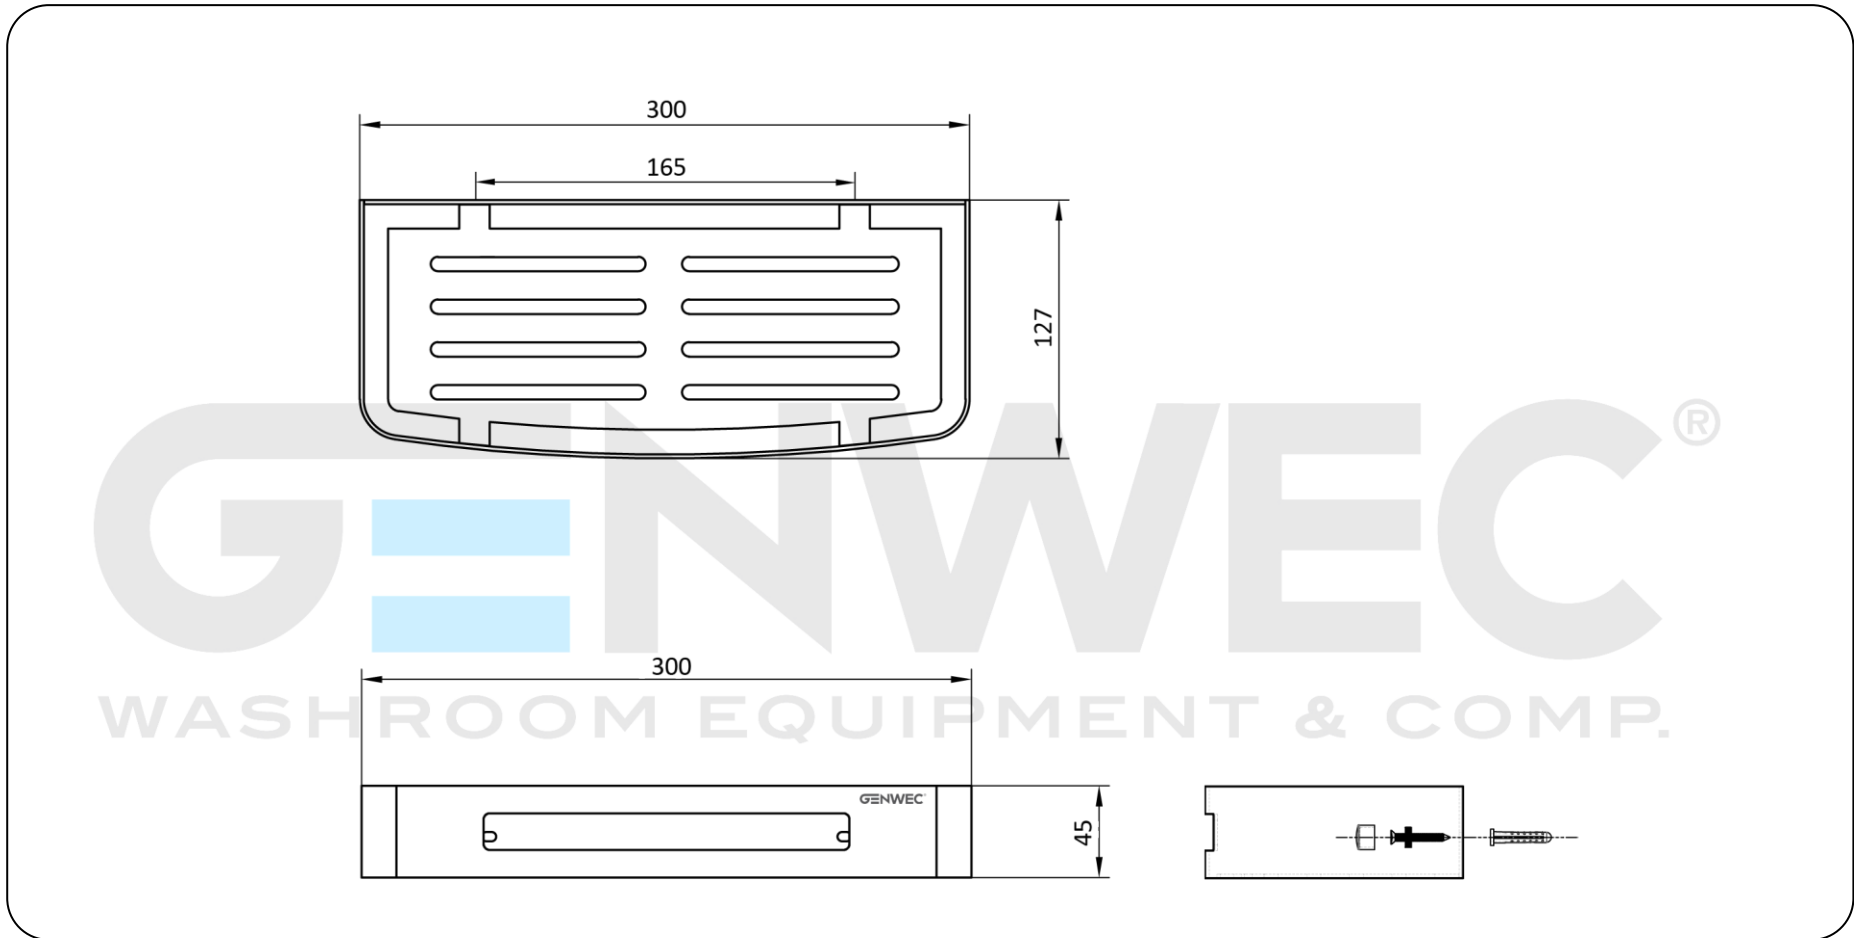

BATHROOM ACCESSORIES **GW05 53 04 02 Rectangular soap dish**

Product description

Rectangular soap dish
Material: AISI 304 Stainless steel
Finish: Polished

Technical specifications:

Rectangular soap dish. The rectangular soap dish consists of a frame with a front opening and a bottom grill. The set has a polished finish that provides it an appropriate resistance against corrosion. The product is anchored to a brick wall by means of 2 nylon wall plugs and 2 screws. The overall dimensions of the product are 300 x 127 x 45 mm. The accessory model reference for the HORECA sector is GW05 53 04 02, made by GENWEC WASHROOM S.L. – Av. Joan Carles I, 46-48 08908 L'Hospitalet de Llobregat, Barcelona (Spain).

Technical specifications

Product specifications

- Made of AISI 304 stainless steel.
- Polished finish.

Packaging specifications

- Single packaging type: Individual cardboard and bubble wrap.

Cleaning: A damp cotton cloth with soapy water is recommended. Allow to dry.