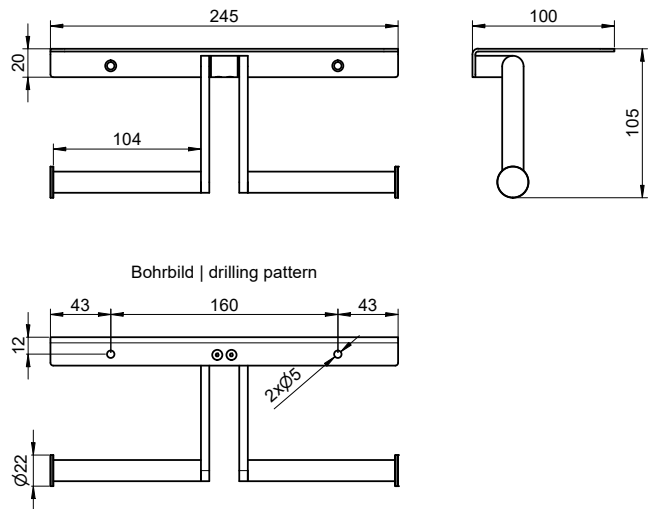

Double toilet roll holder AN-388

Double toilet roll holder with shelf, anthracite

Double toilet roll holder with shelf for wall mounting. Stainless steel with PVD coating in anthracite. For rolls with max. 105mm width and minimum 23mm tube diameter. Including small concealed mounting system with plugs and stainless steel adapter screws.