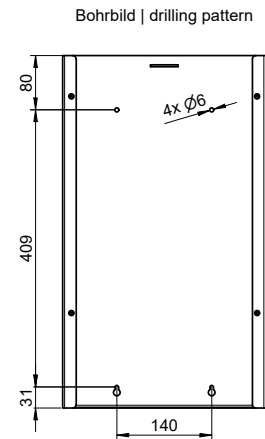

## Waste bin SF-200

### Waste bin, white, approx. 31 l, 300mm width

Waste bin for wall mounting. Stainless steel, white powder coated in RAL 9016 traffic white with fine structure. Cover 1.5mm thickness. Perforated design area with 4mm drillings. Integrated bag holder. 31 litres capacity. Including stainless steel screws and plugs.