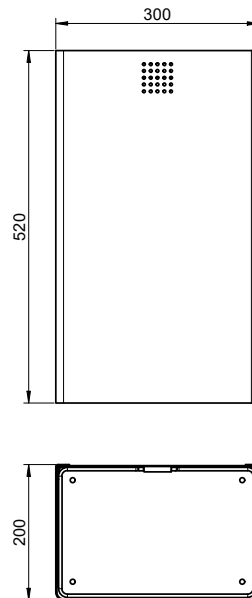

## Waste bin SF-200

### Waste bin, white, approx. 31 l, 300mm width

Waste bin for wall mounting. Stainless steel, white powder coated in RAL 9016 traffic white with fine structure. Cover 1.5mm thickness. Perforated design area with 4mm drillings. Integrated bag holder. 31 litres capacity. Including stainless steel screws and plugs.